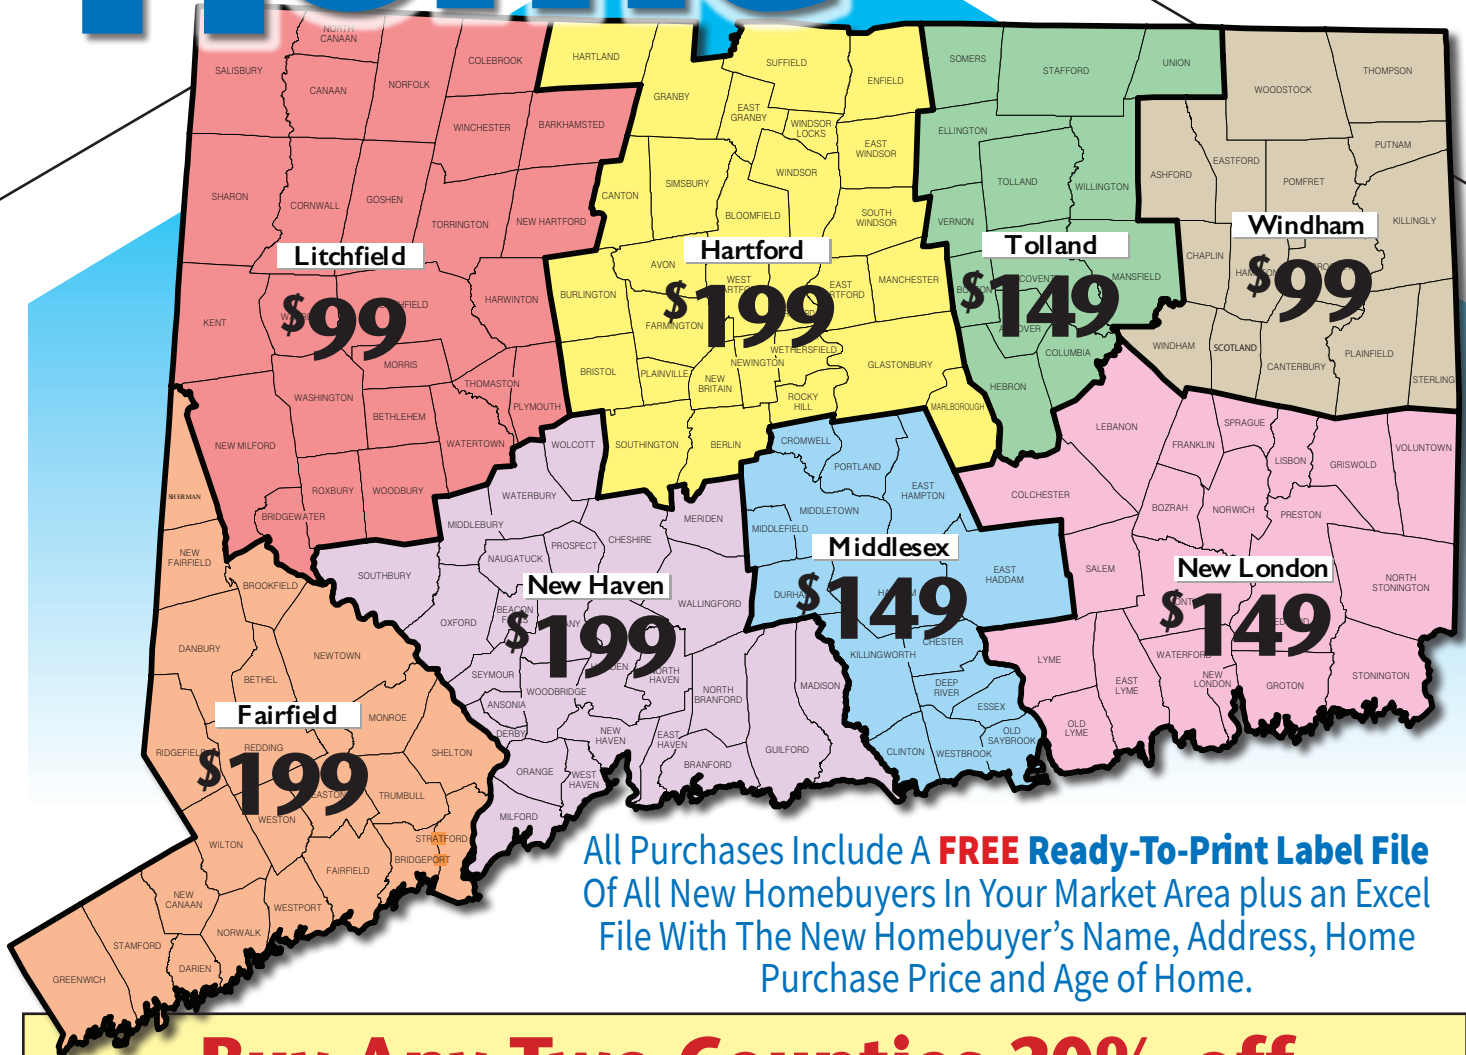

# NEW WELCOME TO YOUR Home

All Purchases Include A **FREE Ready-To-Print Label File** Of All New Homebuyers In Your Market Area plus an Excel File With The New Homebuyer's Name, Address, Home Purchase Price and Age of Home.

**Buy Any Two Counties 20% off**  
**Buy Any 3 to 4 Counties: 30% off**  
**Buy 5-7 Counties: 40% off**  
**Buy the complete state for only**

**\$599<sup>00</sup>**  
**a month!**

\$390 to \$490 fee for design and print of one year supply of full color postcards. Postcards must be printed at one time. All pricing based on one year contact. 10% discount for yearly pre-pay.