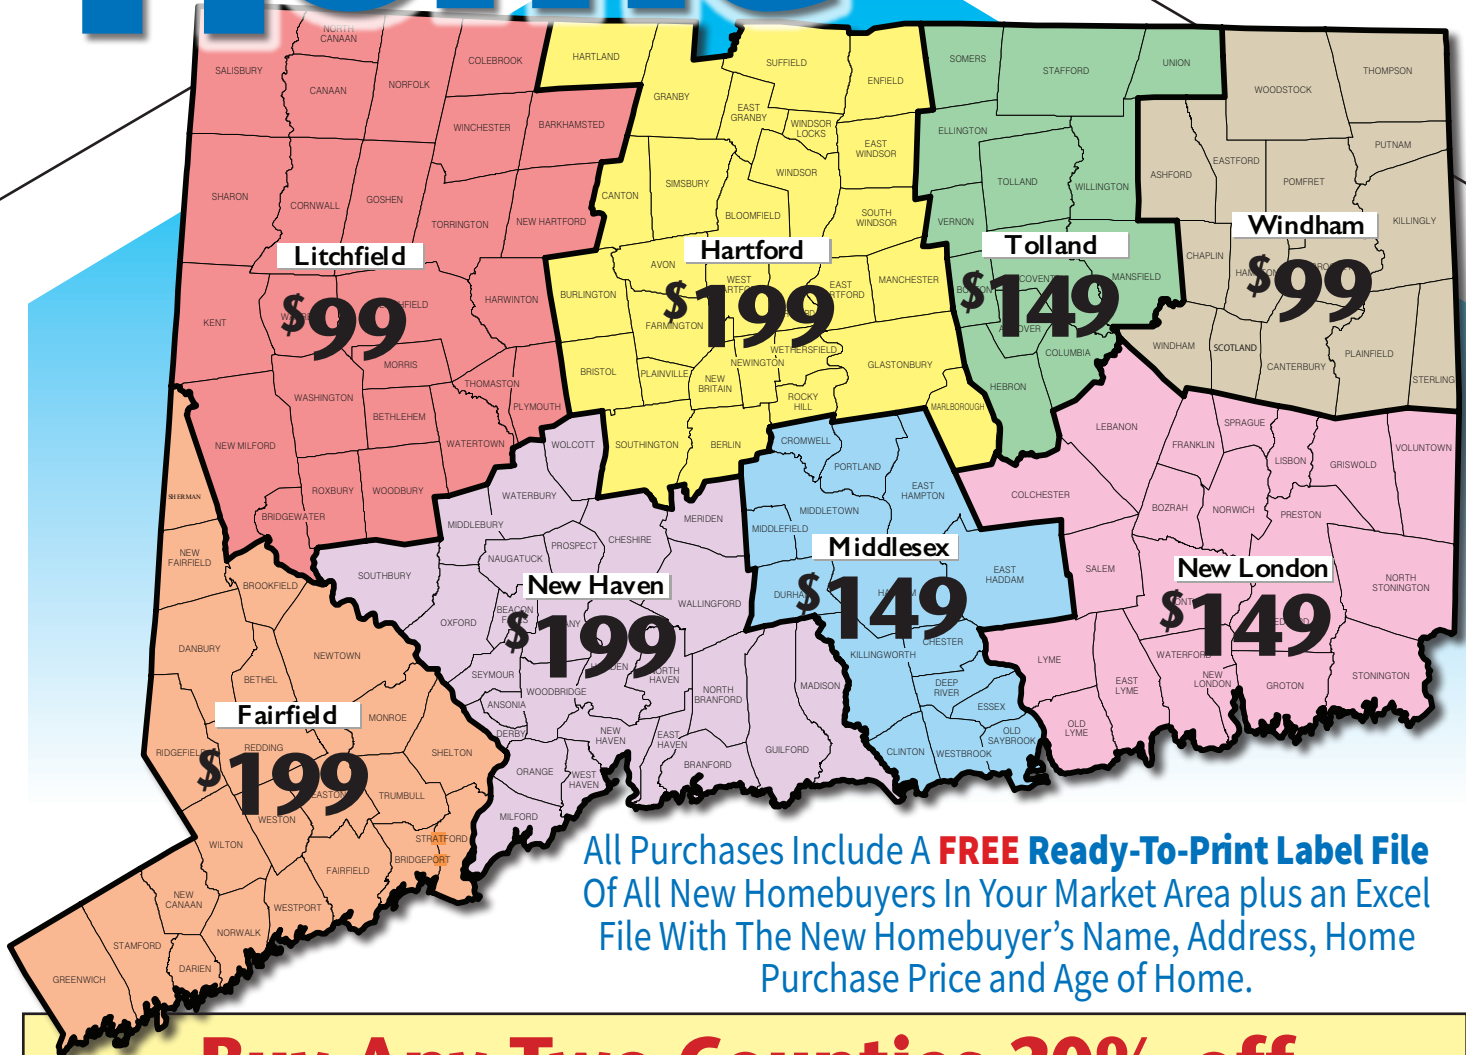

NEW WELCOME TO YOUR Home

All Purchases Include A **FREE** Ready-To-Print Label File Of All New Homebuyers In Your Market Area plus an Excel File With The New Homebuyer's Name, Address, Home Purchase Price and Age of Home.

Buy Any Two Counties 20% off
Buy Any 3 to 4 Counties: 30% off
Buy 5-7 Counties: 40% off
Buy the complete state for only

\$599⁰⁰
a month!

\$290 to \$390 fee for design and print of one year supply of full color postcards. Postcards must be printed at one time. All pricing based on one year contact. 10% discount for yearly pre-pay.